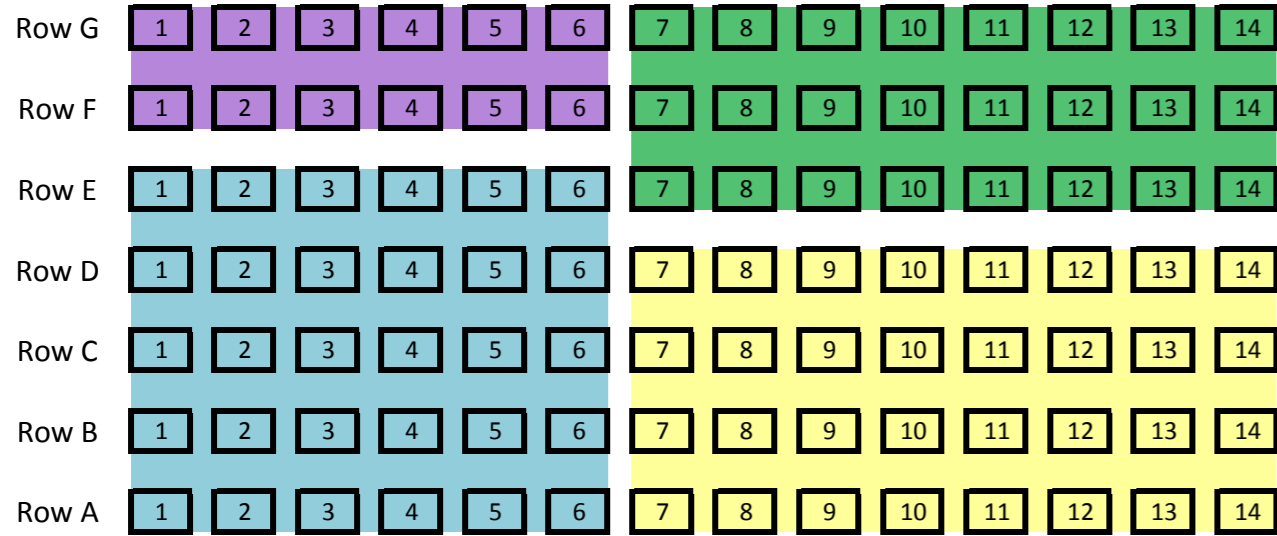

### GALLERY SEATING \_ Bay 1

**Spectator Seats** 0  
**Swimmers Seats** 98  
**Total Seats** 98

**DVK 12**  
**TAS 30**  
**TWA 24**  
**SPEC 32**

### GALLERY SEATING \_ Bay 2

**Spectator Seats** 0  
**Swimmers Seats** 98  
**Total Seats** 98

**PCA 35**  
**WSC18**  
**KAP 6**  
**OUT 2**  
**TPO 8**  
**UHT 4**  
**OPU 2**  
**GRE 21**

5M start

Terrace Seating Bays go from |  
 The equivalent number of seat

### TERRACE SEATING - BAY 1

**Spectator Seats** 0  
**Swimmers Seats** 0  
**Total Seats** 42

**MAS 21**  
**SPEC 21**