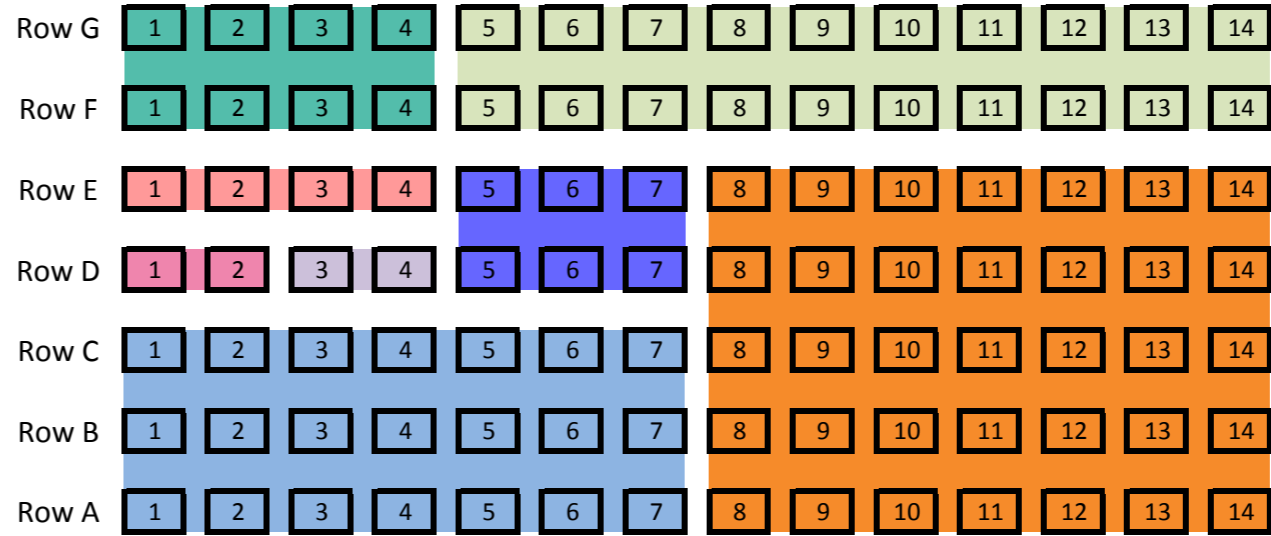

### GALLERY SEATING \_ Bay 1

**Spectator Seats** 0  
**Swimmers Seats** 98  
**Total Seats** 98

**DVK 12**  
**TAS 30**  
**TWA 24**  
**SPEC 32**

### GALLERY SEATING \_ Bay 2

**Spectator Seats** 0  
**Swimmers Seats** 98  
**Total Seats** 98

**PCA 35**  
**WSC18**  
**KAP 6**  
**OUT 2**  
**TPO 8**  
**UHT 4**  
**OPU 2**  
**GRE 21**

5M start

Terrace Seating Bays go from |  
 The equivalent number of seat

### TERRACE SEATING - BAY 1

**Spectator Seats** 0  
**Swimmers Seats** 0  
**Total Seats** 42

**MAS 21**  
**SPEC 21**